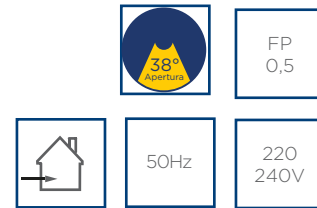

Westinghouse

LED

AMPOLLETA LED DIMEABLE GU10 USO RESIDENCIAL

DIMEABLE
3 Niveles

15%

50%

100%

***NO REQUIERE DIMER**

ilumina tus
momentos

Equivale
a **45_w**

Código	Descripción	W	LM	Tº Color	Vida Útil	CRI
203002364	AMP LED GU10 DIMEABLE #71207	6	500	3000K	15.000hrs	>80
203002365	AMP LED GU10 DIMEABLE #71208	6	500	4000K	15.000hrs	>80