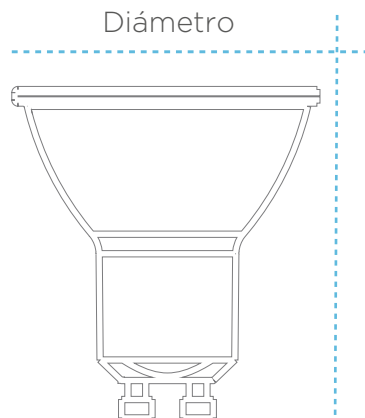

Westinghouse

LED

AMPOLLETAS LED GU10

ilumina tus momentos

50-60 Hz

220/240V

Código	Descripción	W	Lm	T°Color	Vida útil	mA	Ángulo	Diámetro
203004609	Amp. LED GU10 #60037 Westinghouse	3W	250Lm	3000K	15000hrs	26mA	38°	50mm
203004610	Amp. LED GU10 #60038 Westinghouse	3W	250Lm	4000K	15000hrs	26mA	38°	50mm
203004611	Amp. LED GU10 #60039 Westinghouse	4,5W	350Lm	3000K	15000hrs	37mA	38°	50mm
203004612	Amp. LED GU10 #60040 Westinghouse	4,5W	350Lm	4000K	15000hrs	37mA	38°	50mm
203004613	Amp. LED GU10 #60041 Westinghouse	5W	400Lm	3000K	15000hrs	44mA	100°	50mm
203004614	Amp. LED GU10 #60042 Westinghouse	5W	400Lm	4000K	15000hrs	44mA	100°	50mm