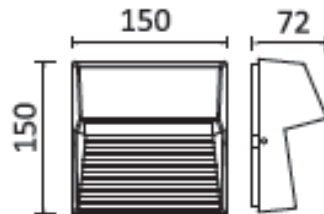

# LUTEC

CONNECTED BY LIGHTING

A+

Model No	203002269
Type	Modern - Directed light
Bulb type	LED Cree XBD
Power	9 watt
Output	130 lumen
Colour Temp.	4000K
Dimension	150*150*72 mm
Material	Heavy-duty die cast Aluminium Frost PC
Finish	Silver/Grey Powder Coating
IP	54
Features	No glare, indirect light effect
Function	Wall light and wall washer