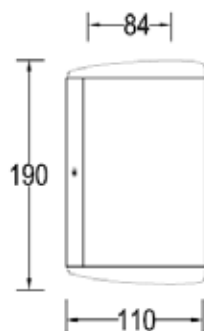

ARCHITECTURAL

LUTEC

CONNECTED BY LIGHTING

A+

Model No	203002274
Type	Modern-wall light
Bulb type	LED
Power	16W
Output	2*400 lumen
Colour Temp.	3000K
Dimension	110*190*80mm
Material	Stainless steel + Clear PC diffuser
Finish	Stainless steel
IP	54
Features	Homogeneous & diffuse warm white light output
Function	Wall-up and down with inox, Can choose sensor function.