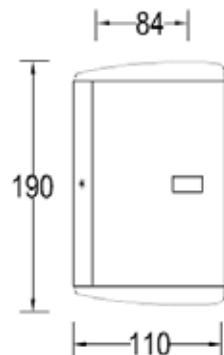

ARCHITECTURAL

LUTEC

CONNECTED BY LIGHTING

A+

Model No	203002275
Type	Modern-wall light
Bulb type	LED SEOUL 3030
Power	16W
Output	2*400 lumen
Colour Temp.	3000K
Dimension	110*190*80mm
Material	Stainless steel + Clear PC diffusor
Finish	Stainless steel
IP	54
Features	Homogeneous & diffuse warm white light output
Function	Wall-up and down with inox, Can choose sensor function. Sensor: 100° and MAX.14m