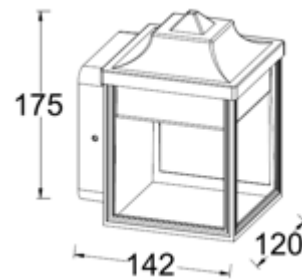

TRADITION

LUTEC

CONNECTED BY LIGHTING

A+

Model No

203002277

Type

Classic

Bulb type

LED

Power

9W

Output

330 lumen

Colour Temp.

3000K

Dimension

145*120*175mm

Material

Heavy-duty die cast Aluminium,
Opal PC diffusor

Finish

Black Powder Coating

IP

54

Features

Homogeneous & diffuse warm
white light output

Function

Wall -up Lantern