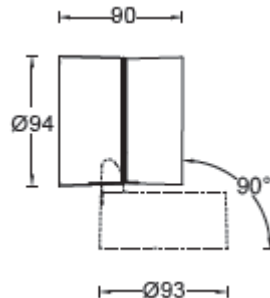

ARCHITECTURAL

LUTEC

CONNECTED BY LIGHTING

A+

Model No	203002280
Type	Modern – Moveable head
Bulb type	LED LG5250
Power	11 watt
Output	840 lumen
Colour Temp.	4000 K
Dimension	D:94*116 mm
Material	Heavy-duty die cast Aluminium, Clear glass diffusor
Finish	Silver/Grey Powder Coating
IP	54
Features	Powerfull light output, Orientable head 90°
Function	Spotlight, wall washer & ceiling light