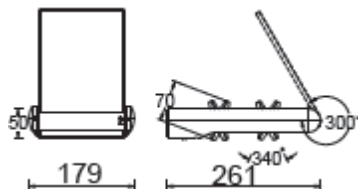

SOLAR ENERGY

LUTEC

CONNECTED BY LIGHTING

Model No	203002299
Type	SOLAR – Panel Included
Bulb type	LED LG5630
Solar Panel	3.6W Monocrystalline silicon
Battery	2*2200mAh 3.7V Li-ion
Power	2 watt
Output	200/100/60 lumen
Colour Temp.	4000 K
Dimension	179*261*50 mm
Material	ABS+PC Clear PC
Finish	Silver
IP	44
Function	Moveable spotlight & wall washer, 3 step dimmer, adjustable solar panel.