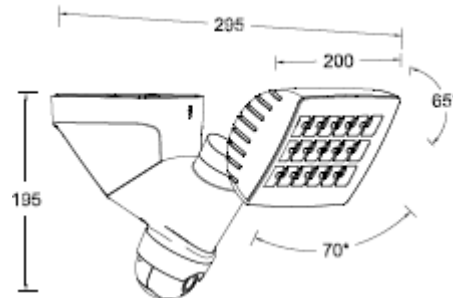

SECURITY & WORK LIGHT

LUTEC

CONNECTED BY LIGHTING

A+

Model No

203002308

Type

Secury'light

Bulb type

LED 3030

Power

25 watt

Output

2120 lumen

Colour Temp.

5000 K

Dimension

226*200*270 mm

Material

PC+Alu; Clear PC diffusor

Finish

grey

IP

44

Features

- 1、 Eave or wall mounting with unique swivel
- 2、 **Sensor Detective: 270° and 65ft**
- 2、 Fully adjustable heads
- 3、 Quick Connect
- 4、 high quality 1280*720 P, 110degree wide angle camera.