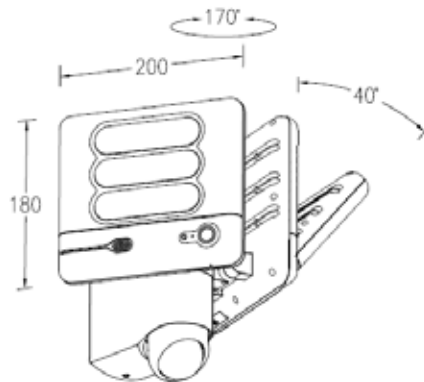

SECURITY & WORK LIGHT

LUTEC

CONNECTED BY LIGHTING

A+

Model No

203002309

Type

Secury'light

Dimension

200*170*180 mm

Material

PC+Alu; Clear PC diffusor

Finish

White/Grey

IP

54

Features

- 1、 wall mounting
- 2、 **Sensor Detective: 180° and 65ft**
- 2、 Fully adjustable heads
- 3、 Quick Connect
- 4、 high quality 1280*720 P, 110degree wide angle camera.