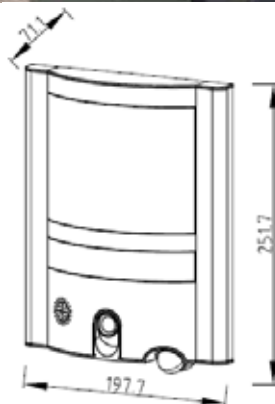

SECURITY & WORK LIGHT

LUTEC

CONNECTED BY LIGHTING

A+

Model No	203002311
Type	Secury'light
Bulb type	LED LEXTAR 3030
Power	30watt
Output	1350 lumen
Colour Temp.	3000 K
Dimension	251.7*197.7*71.1 mm
Material	Stainless steel ; opal PC diffusor
Finish	Stainless steel
IP	54
Features	1、 wall mounting 2、 Sensor Detective: 120° and 40ft 3、 high quality 1280*720 P, 110degree wide angle camera.